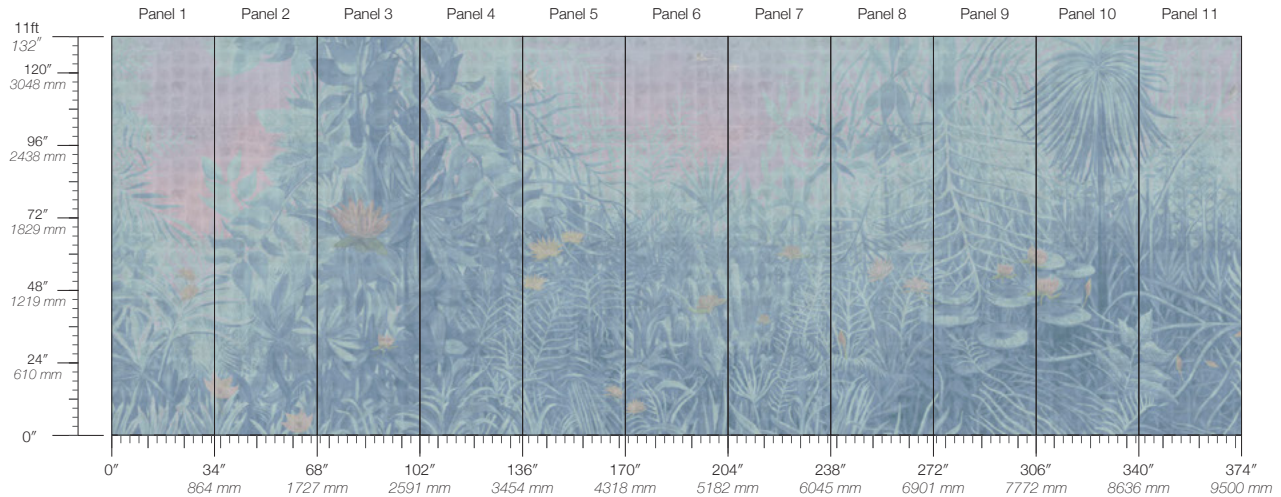

Wanderlust Venture

Suitable for residential and some commercial projects

COLOR
Venture

ITEM
4507

CONTENT
Dutch Metal Leaf

PANEL WIDTH
34" / 864 mm trimmed

PANEL HEIGHT
132" / 3353 mm standard

STOCK
Made to order

MINIMUM
1 panel

MAINTENANCE
Water-based cleanser

FLAMMABILITY
ASTM E84 Adhered Class A

ENVIRONMENTAL
Formaldehyde Free,
Heavy Metal Free

REPEAT
Non-repeating

LEAD TIME
4 weeks to print

ORIGIN
USA

DETAILS
Custom options available

PRICE
Available upon request

CONTACT
sales@calicowallpaper.com
+1 718 243 1705
57 Lispenard Street
New York, NY 10013 USA

DISCLAIMER
Panel maps represent mural
artwork only. Reference the
physical sample for color
and texture.